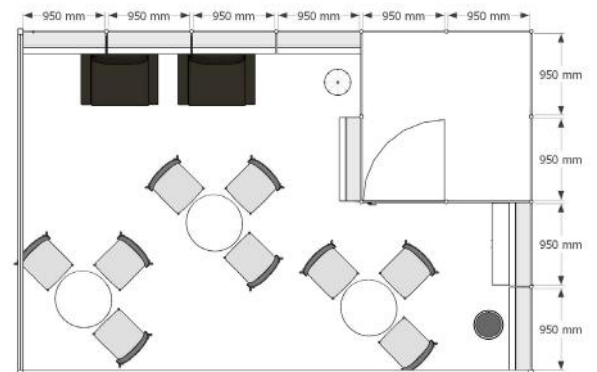

## PACKAGE D (6m x 4m)

Key	
DIA	Diameter
D	Depth
H	Height
W	Width
SH	Short Height

Qty	Item	Code	Colour	Dimensions
3	Round Tables	TE01	White	DIA=700mm H=730mm
9	Chairs	CR03	White	D=560mm H=820mm W=500mm SH=460mm
13	Angled Shelves			D=300mm W=1000mm
7	Flat Shelves			D=300mm W=1000mm
3	Spotlights			N/A
1	5' LED Fitting			N/A
1	Waste Bin	AS18	White	N/A
1	Storage Cabinet	CD04	White	D=500mm H=1000mm W=1000mm
2	13amp Socket 500w			N/A
2	Lounge Chairs	LE22	Grey	D=600mm H=770mm W=760mm SH=450mm
1	Hat & Coat Stand	AS04		H=1750mm
1	2m x 2m Lockable Store			N/A
1	Free WiFi Connection			N/A

**Please note:** Shelving can be configured to be flat or angled upon our receipt of your layout

All images used are for illustrative purposes only, stand size may vary. Please note that any images are intended to be a visual aid only and do not necessarily depict the final product. Any layout changes on-site could be subject to delays. Shelving will not be movable by the exhibitor this year.