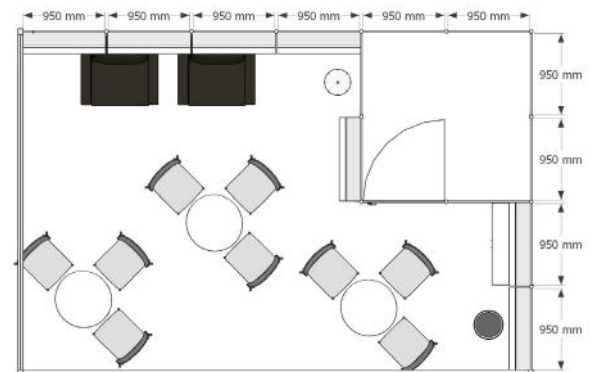

Fullcircle

12-14 March 2024
Olympia London
Defining the future
of creative content

PACKAGE D (6m x 4m)

Key	
DIA	Diameter
D	Depth
H	Height
W	Width
SH	Short Height

Qty	Item	Code	Colour	Dimensions
3	Round Tables	TE01	White	DIA=700mm H=730mm
9	Chairs	CR03	White	D=560mm H=820mm W=500mm SH=460mm
13	Angled Shelves			D=300mm W=1000mm
7	Flat Shelves			D=300mm W=1000mm
3	Spotlights			N/A
1	5' LED Fitting			N/A
1	Waste Bin	AS18	White	N/A
1	Storage Cabinet	CD04	White	D=500mm H=1000mm W=1000mm
2	13amp Socket 500w			N/A
2	Lounge Chairs	LE22	Grey	D=600mm H=770mm W=760mm SH=450mm
1	Hat & Coat Stand	AS04		H=1750mm
1	2m x 2m Lockable Store			N/A
1	Free WiFi Connection			N/A

Please note: Shelving can be configured to be flat or angled upon our receipt of your layout

All images used are for illustrative purposes only, stand size may vary. Please note that any images are intended to be a visual aid only and do not necessarily depict the final product. Any layout changes on-site could be subject to delays. Shelving will not be movable by the exhibitor this year.