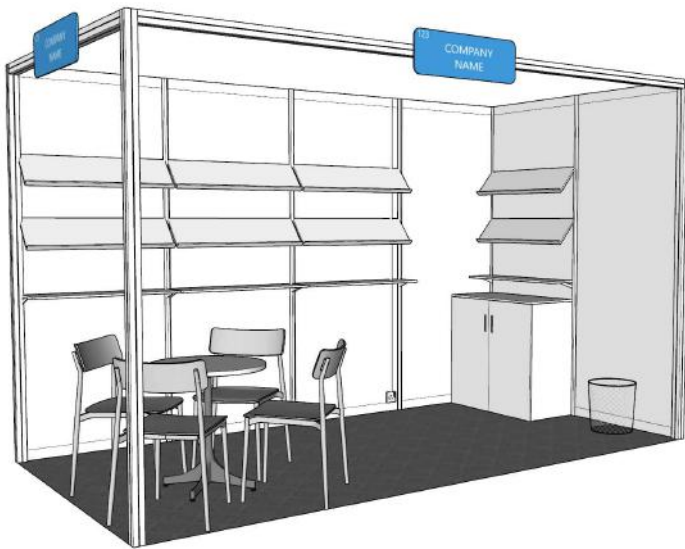

Fullcircle

12-14 March 2024
Olympia London

Defining the future
of creative content

PACKAGE B (4m x 2m)

Key	
DIA	Diameter
D	Depth
H	Height
W	Width
SH	Short Height

Qty	Item	Code	Colour	Dimensions
1	Round Table	TE01	White	DIA=700mm H=730mm
4	Chairs	CR03	White	D=560mm H=820mm W=500mm SH=460mm
8	Angled Shelves			D=300mm W=1000mm
4	Flat Shelves			D=300mm W=1000mm
2	Spotlights			N/A
1	5' LED Fitting			N/A
1	Waste Bin	AS18	White	N/A
1	Storage Cabinet	CD04	White	D=500mm H=1000mm W=1000mm
1	13amp Socket 500w			N/A
1	Free Wifi Connection			N/A

Please note: Shelving can be configured to be flat or angled upon our receipt of your layout.

All images used are for illustrative purposes only, stand size may vary. Please note that any images are intended to be a visual aid only and do not necessarily depict the final product. Any layout changes on-site could be subject to delays. Shelving will not be movable by the exhibitor this year.