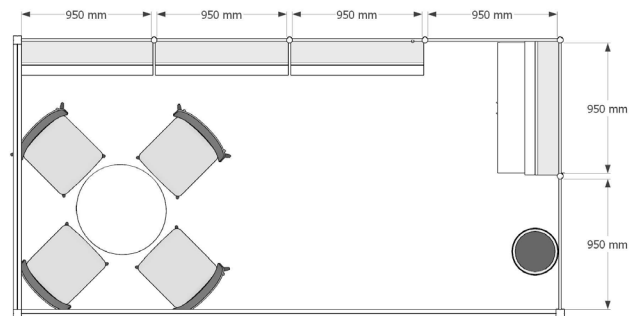

Fullcircle

12-14 March 2024
Olympia London

Defining the future
of creative content

PACKAGE B (4m x 2m)

Key	
DIA	Diameter
D	Depth
H	Height
W	Width
SH	Short Height

Qty	Item	Code	Colour	Dimensions
1	Round Table	TE01	White	DIA=700mm H=730mm
4	Chairs	CR03	White	D=560mm H=820mm W=500mm SH=460mm
8	Angled Shelves			D=300mm W=1000mm
4	Flat Shelves			D=300mm W=1000mm
2	Spotlights			N/A
1	5' LED Fitting			N/A
1	Waste Bin	AS18	White	N/A
1	Storage Cabinet	CD04	White	D=500mm H=1000mm W=1000mm
1	13amp Socket 500w			N/A
1	Free Wifi Connection			N/A

Please note: Shelving can be configured to be flat or angled upon our receipt of your layout.

All images used are for illustrative purposes only, stand size may vary. Please note that any images are intended to be a visual aid only and do not necessarily depict the final product. Any layout changes on-site could be subject to delays. Shelving will not be movable by the exhibitor this year.