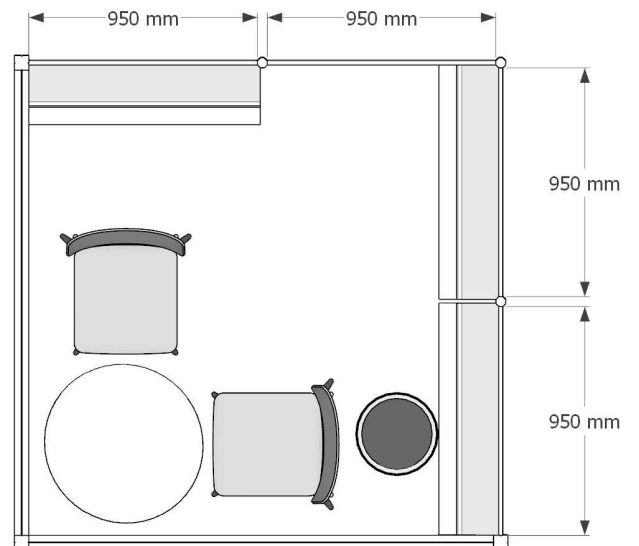

Fullcircle

12-14 March 2024
Olympia London

Defining the future
of creative content

PACKAGE A (2m x 2m)

Key	
DIA	Diameter
D	Depth
H	Height
W	Width
SH	Short Height

Qty	Item	Code	Colour	Dimensions
1	Round Table	TE01	White	DIA=700mm H=730mm
2	Chairs	CR03	White	D=560mm H=820mm W=500mm SH=460mm
6	Angled Shelves			D=300mm W=1000mm
4	Flat Shelves			D=300mm W=1000mm
1	5' LED Fitting			N/A
1	Waste Bin	AS18	White	N/A
1	Free WiFi Connection			N/A

Please note: Shelving can be configured to be flat or angled upon our receipt of your layout

All images used are for illustrative purposes only, stand size may vary. Please note that any images are intended to be a visual aid only and do not necessarily depict the final product. Any layout changes on-site could be subject to delays. Shelving will not be movable by the exhibitor this year.