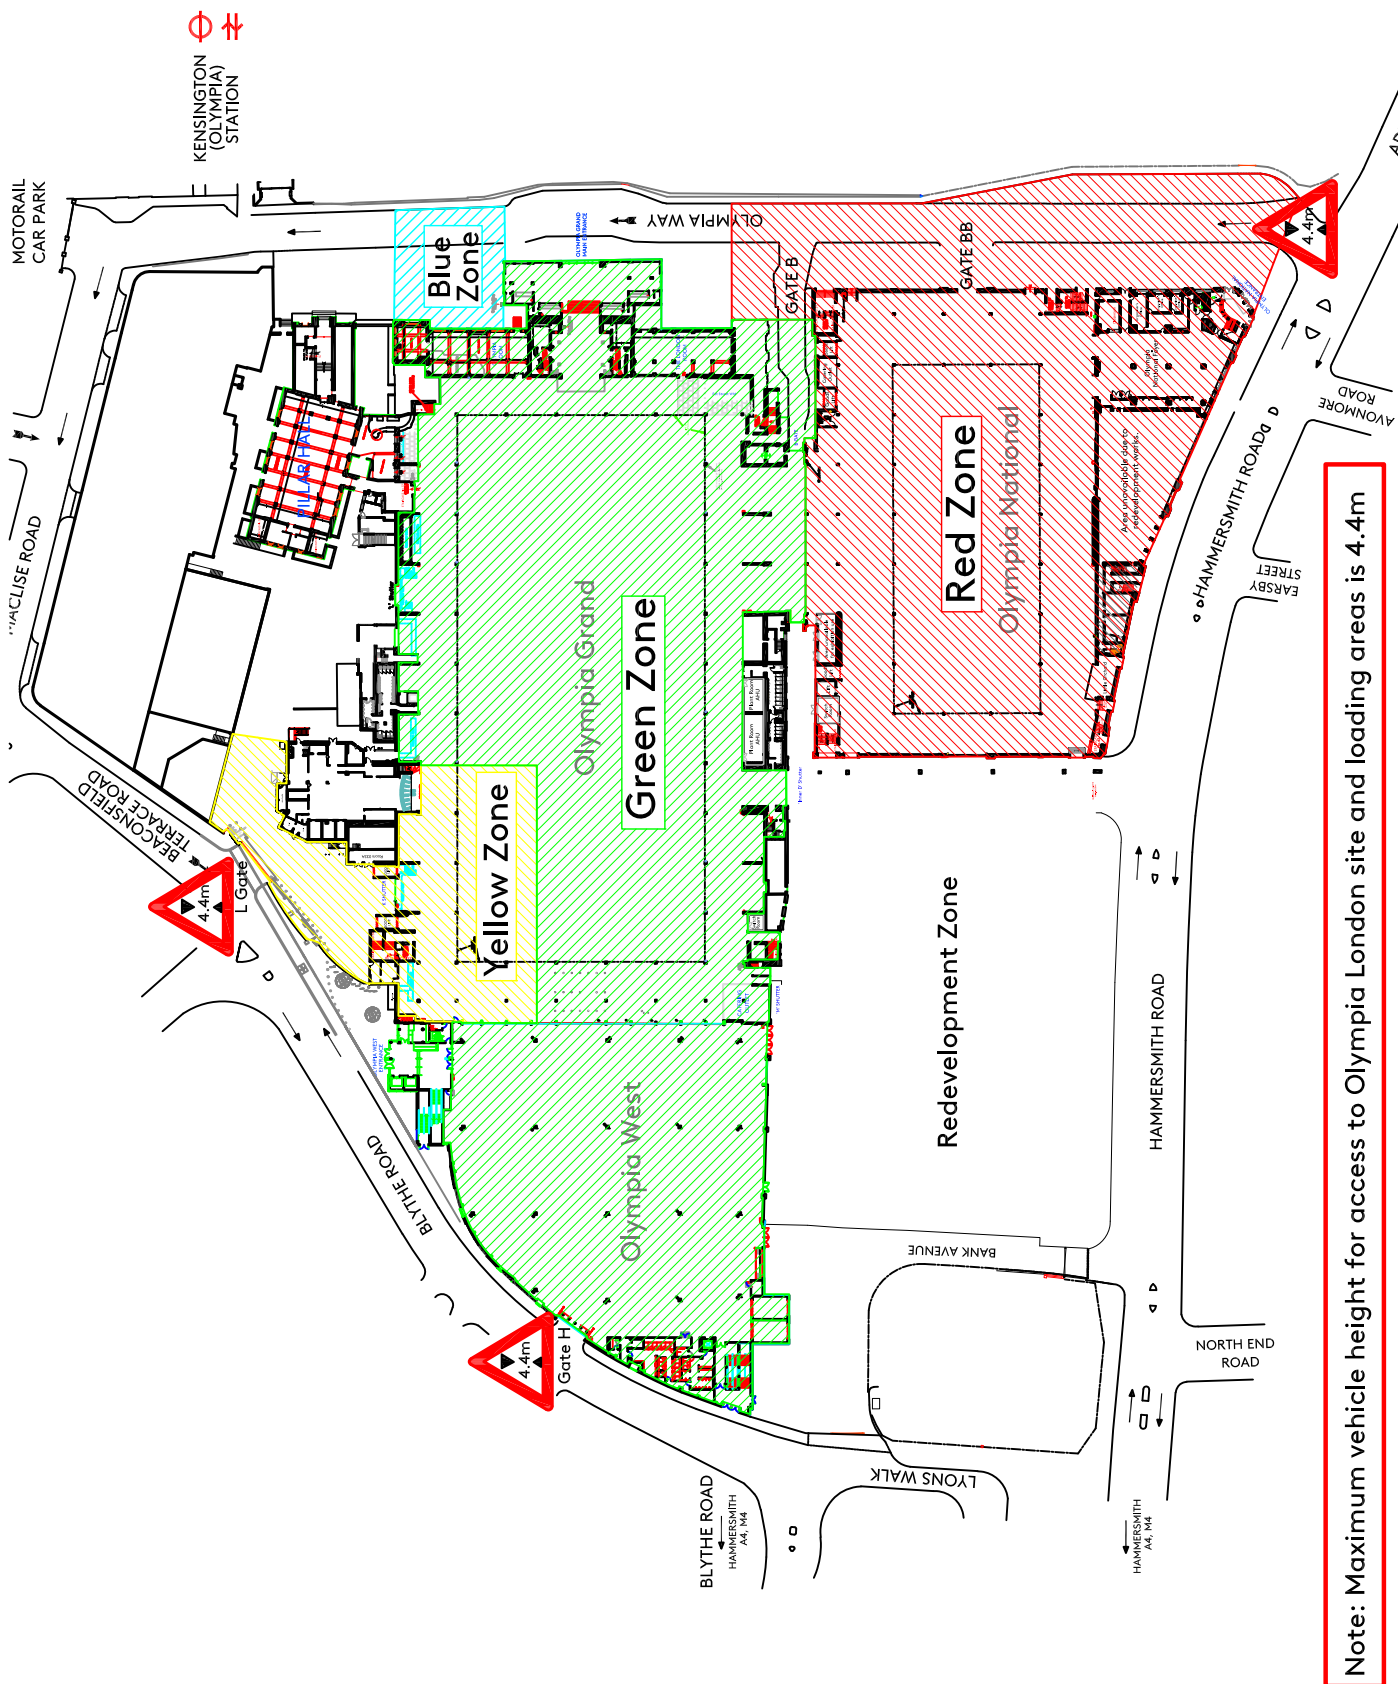

# Loading & Unloading Zones

**Note: Maximum vehicle height for access to Olympia London site and loading areas is 4.4m**