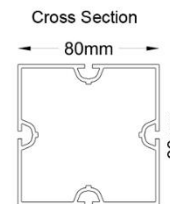

The specification of the shell scheme is as shown

If you wish to attach materials to your shell scheme such as posters, graphics and / or material we suggest the use of double-sided Velcro or double-sided sticky pads. These options do not damage the panels of the stand. Please do not stick anything to the metal work. **Any damage incurred will be charged for.**