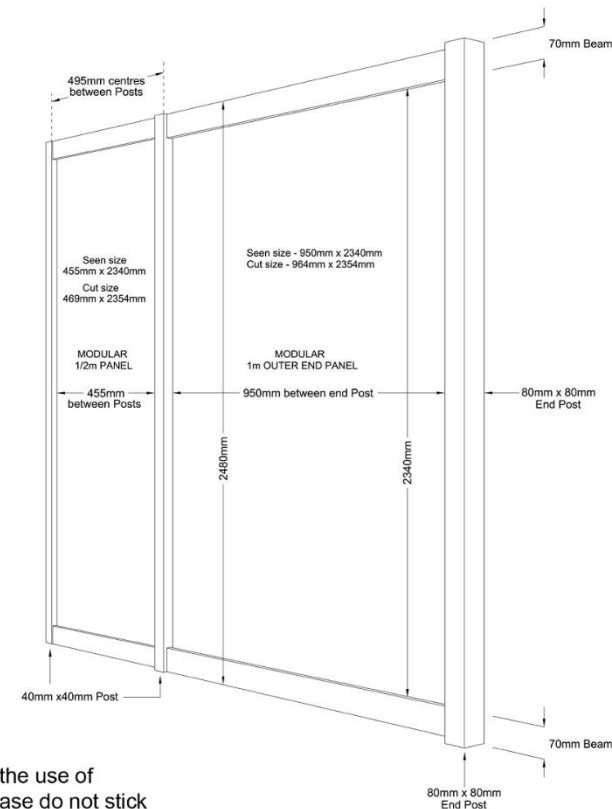

F R E E M A N

Freeman Forma 80 Shell Scheme

Freeman Forma 80 Shell Scheme gives a fabulous finish, clean lines and the opportunity to upgrade your stand in cost effective ways.

Freeman Forma 80 is a modular stand system, built using poles and panels and can be built to any size and configuration. The shell scheme will include walls, fascia, nameboard and carpet.

Please be aware that the system **has a minimal ceiling grid**. We will place limited ceiling beams on stands which lighting can be attached to in the normal way but advise that you contact us with exact requirements if placement is imperative to your display.

The specification of the shell scheme is as shown

If you wish to attach materials to your shell scheme such as posters, graphics and / or material we suggest the use of double-sided Velcro or double-sided sticky pads. These options do not damage the panels of the stand. Please do not stick anything to the metal work. **Any damage incurred will be charged for.**