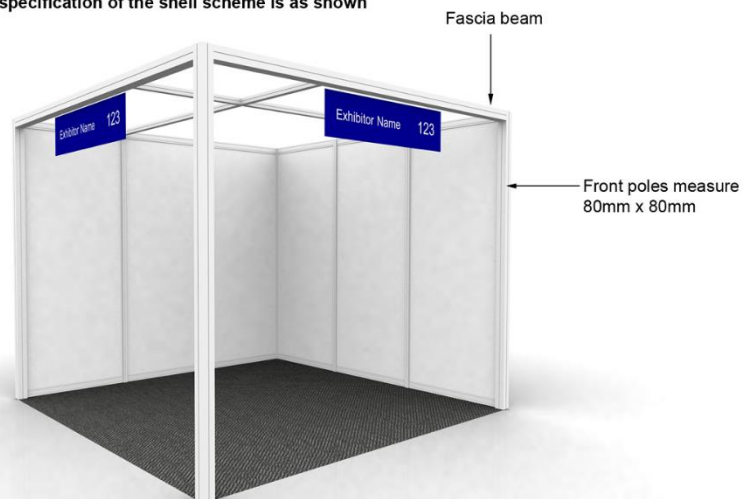

F R E E M A N

Freeman Forma 80 Shell Scheme

Freeman Forma 80 Shell Scheme gives a fabulous finish, clean lines and the opportunity to upgrade your stand in cost effective ways.

Freeman Forma 80 is a modular stand system, built using poles and panels and can be built to any size and configuration. The shell scheme will include walls, fascia, nameboard and carpet.

Please be aware that the system **has a minimal ceiling grid**. We will place limited ceiling beams on stands which lighting can be attached to in the normal way but advise that you contact us with exact requirements if placement is imperative to your display.

The specification of the shell scheme is as shown

If you wish to attach materials to your shell scheme such as posters, graphics and / or material we suggest the use of double-sided Velcro or double-sided sticky pads. These options do not damage the panels of the stand. Please do not stick anything to the metal work. **Any damage incurred will be charged for.**