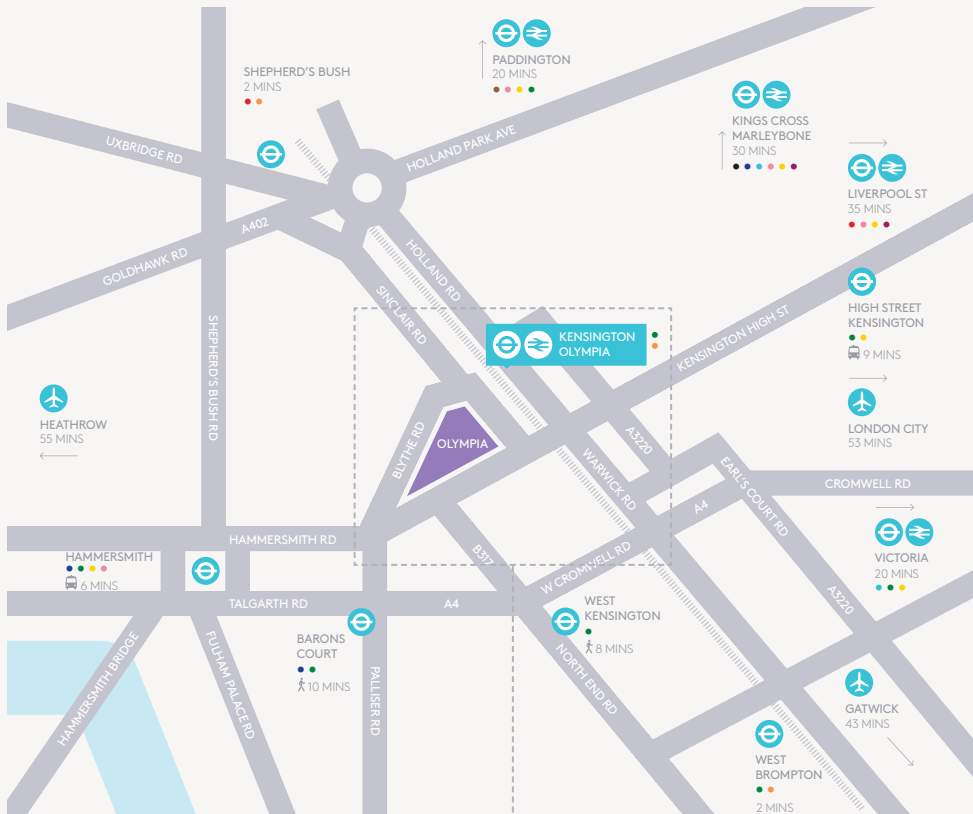

It's quicker and easier to travel to Olympia via public transport

OVERGROUND & TUBE

Kensington (Olympia) is on the London Overground network. It's one stop from Shepherd's Bush (Central line) or West Brompton (District line). The venue is next to the station.

BUS

Hammersmith Road: 9, 10, 27, 28, N9, N10
Holland Road: 49
North End Road: 391

PARKING

If you do travel by car, we advise that you pre-book online to guarantee a space.

USEFUL LINKS

Transport for London: tfl.gov.uk
Rail enquiries: nationalrail.co.uk
Parking: olympia.co.uk/parking

There are also direct services to Willesden Junction, Clapham Junction and Gatwick Airport.

WHERE TO FIND US

Olympia London
Hammersmith Road
Kensington
London W14 8UX

KEY

- CENTRAL
- CIRCLE
- DISTRICT
- HAMMERSMITH & CITY
- LONDON OVERGROUND
- METROPOLITAN
- NORTHERN
- PICCADILLY
- VICTORIA

KEY

- BUS STOP
- BIKE HIRE
- TAXI RANK
- ↑ ENTRANCE