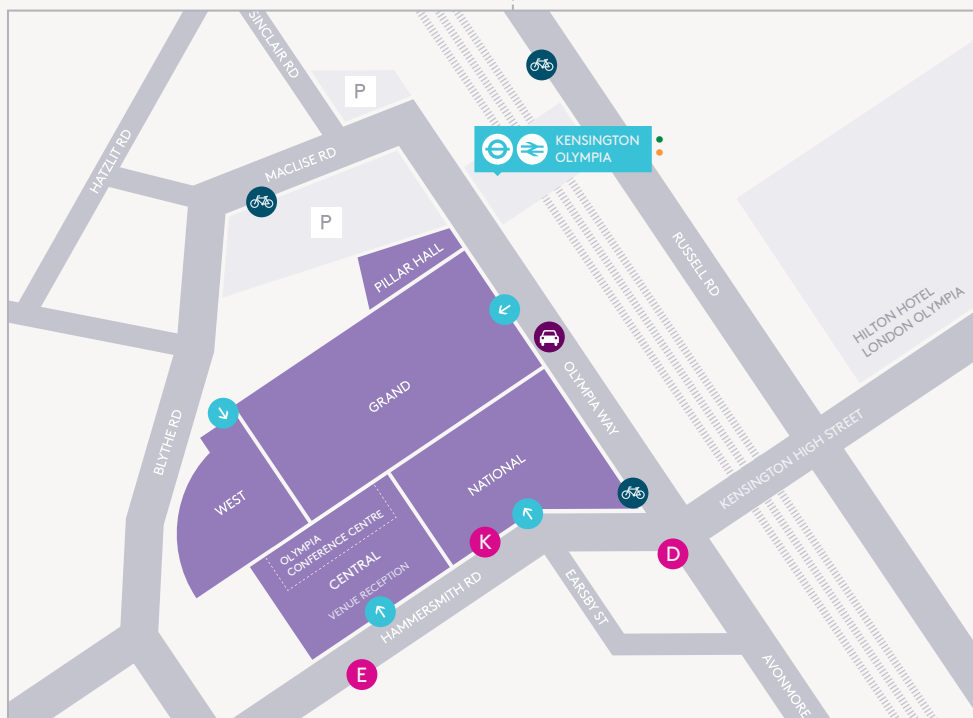

It's quicker and easier to travel to Olympia via public transport

OVERGROUND & TUBE

Kensington (Olympia) is on the London Overground network. It's one stop from Shepherd's Bush (Central line) or West Brompton (District line). The venue is next to the station.

There are also direct services to Willesden Junction, Clapham Junction and Gatwick Airport.

WHERE TO FIND US

Olympia London
Hammersmith Road
Kensington
London W14 8UX

KEY

- CENTRAL
- CIRCLE
- DISTRICT
- HAMMERSMITH & CITY
- LONDON OVERGROUND
- METROPOLITAN
- NORTHERN
- PICCADILLY
- VICTORIA

KEY

- BUS STOP
- BIKE HIRE
- TAXI RANK
- ↑ ENTRANCE